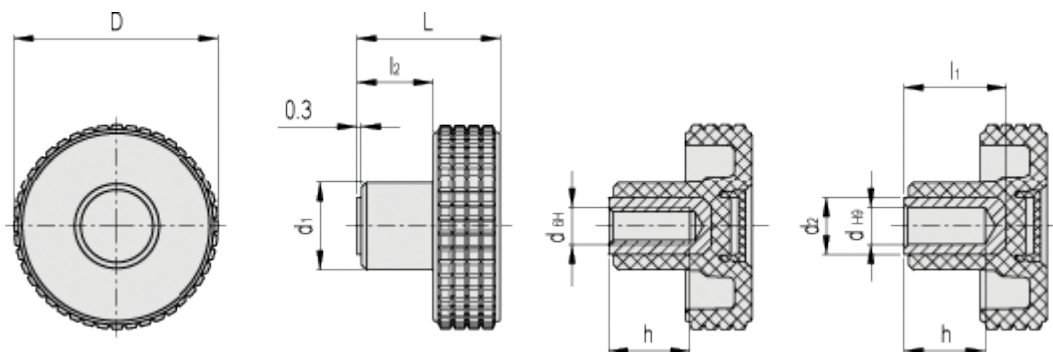

Data Sheet

Article number: 23020342015

Description: E+G Fingregreb MBT.30-B-M5-C5, blue centre cap

Measures

D	= 31	l2	= 11.5
d1	= 15		
d2	= -		
dH6	= M5		
dH9	= -		
h	= 10		
L	= 24		
l1	= -		